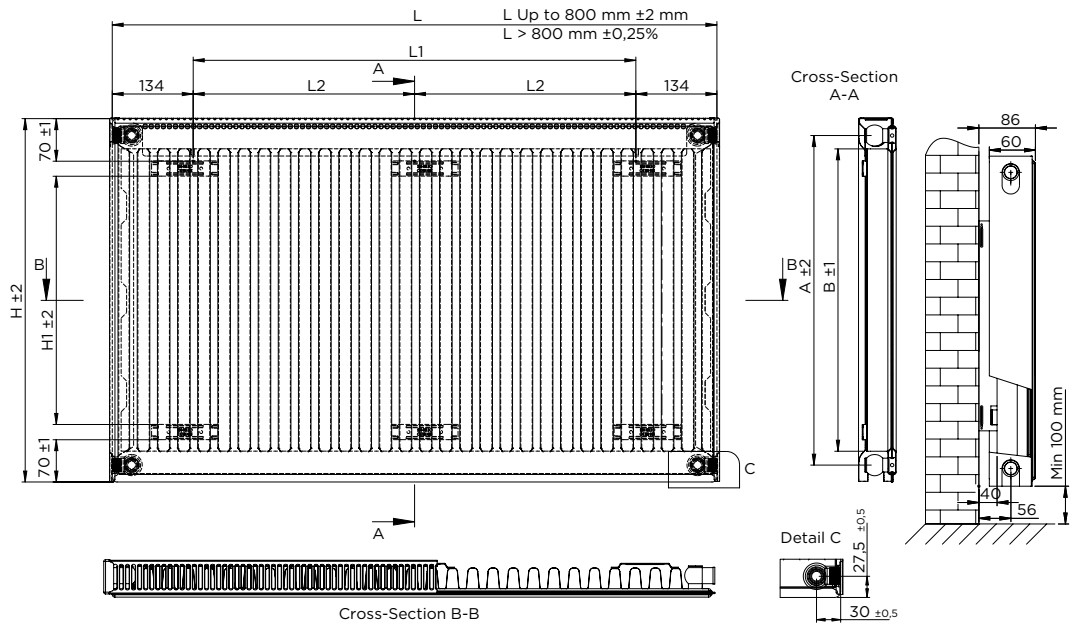

Horizontal Panel Dimensions

Type 11