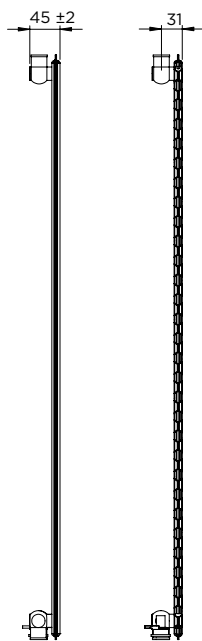

Cross-Section
A-A