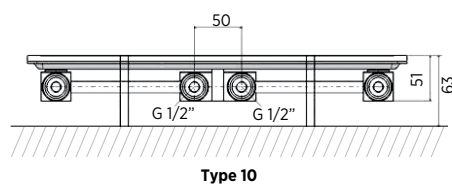

## Type 20 Vertical Panel

Cross-Section  
A-A

Cross-Section  
A-A

H	300	400	500	600	700	900
A	245	345	445	545	645	845

Unit 7, St Martins Business Centre  
St Martins Way, Bedford MK42 0LF, UK

**P** +44 207 164 6233