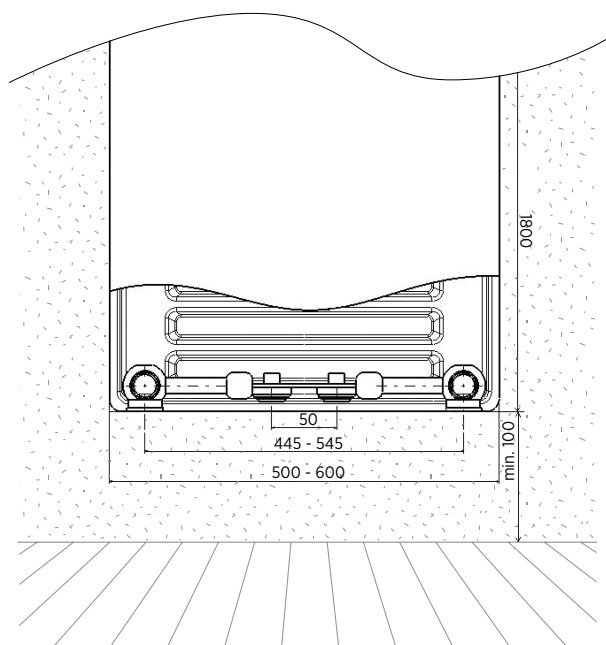

# Horizontal Panel Dimensions

# Vertical Panel Dimensions

## Type 20 Vertical Panel

Cross-Section  
A-A

Cross-Section  
A-A

H	300	400	500	600	700	900
A	245	345	445	545	645	845

Unit 7, St Martins Business Centre  
St Martins Way, Bedford MK42 0LF, UK

**P** +44 207 164 6233