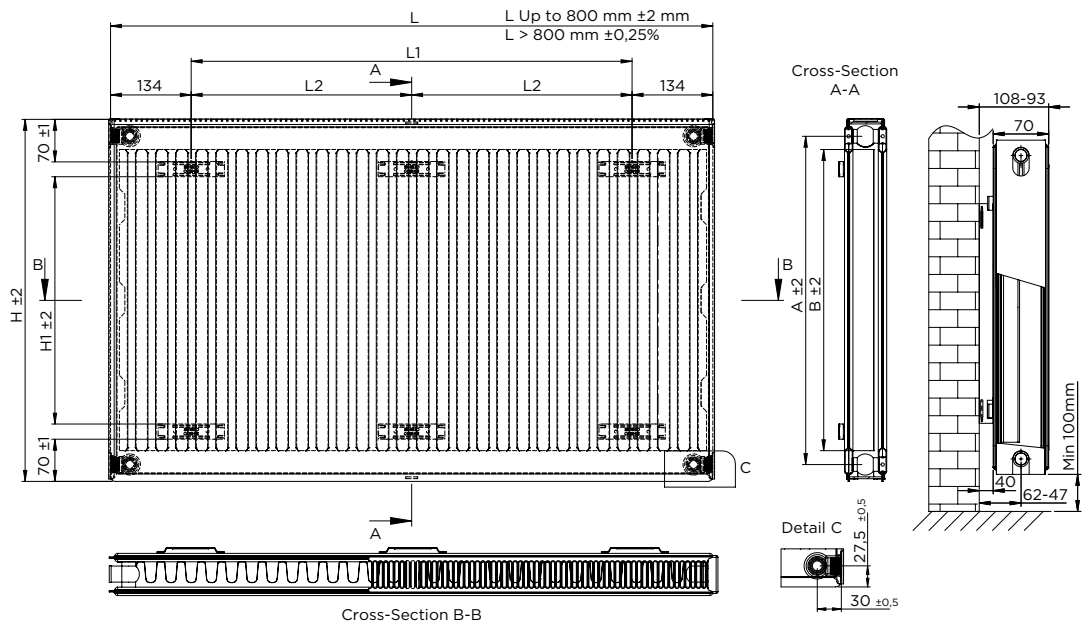

Horizontal Panel Dimensions

Type 11

Type 21