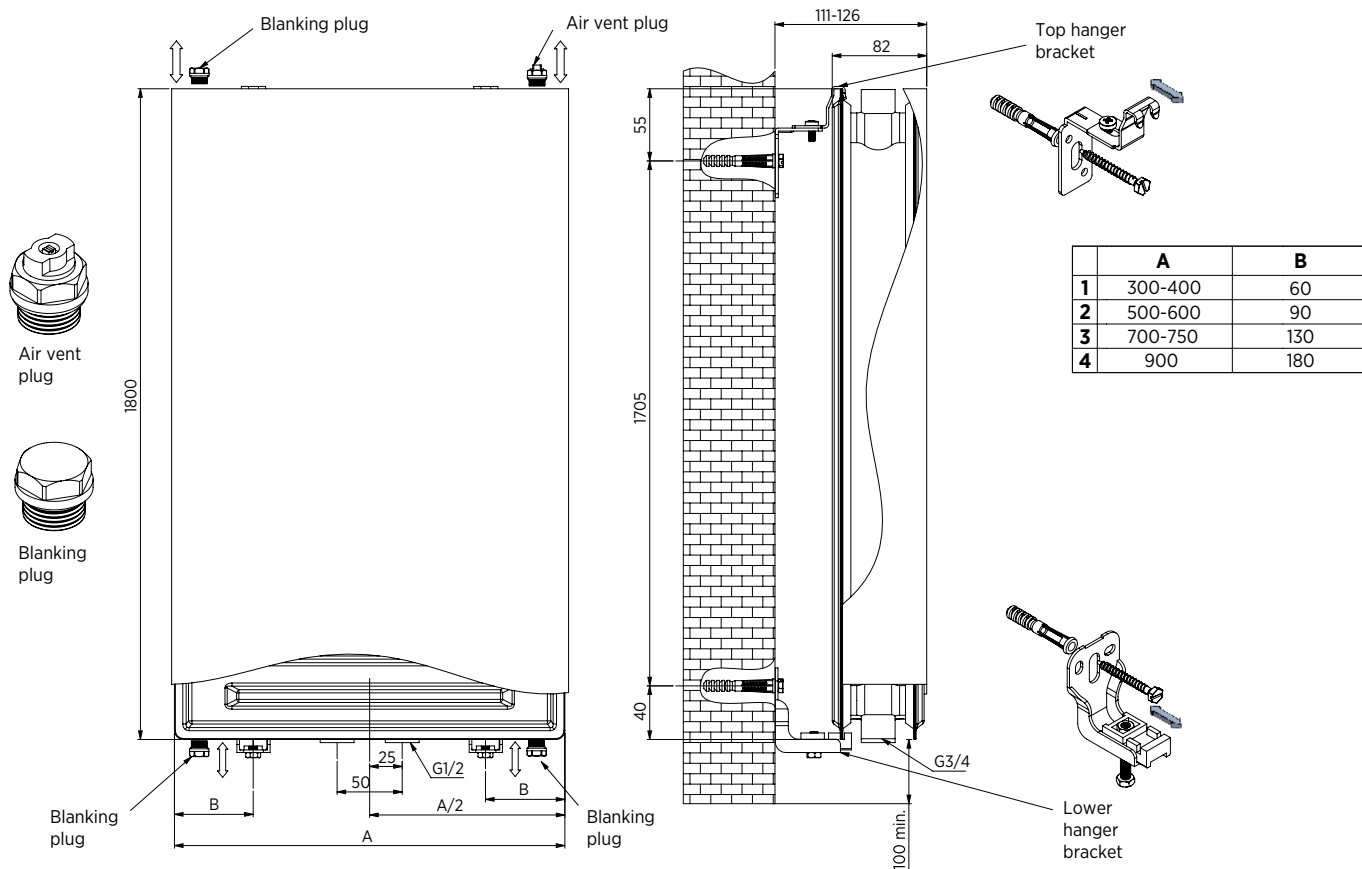

# Vertical Panel Dimensions

## Type 20 Vertical Panel

Cross-Section  
A-A

Cross-Section  
A-A

H	300	400	500	600	700	900
A	245	345	445	545	645	845

Unit 7, St Martins Business Centre  
St Martins Way, Bedford MK42 0LF, UK

**P** +44 207 164 6233