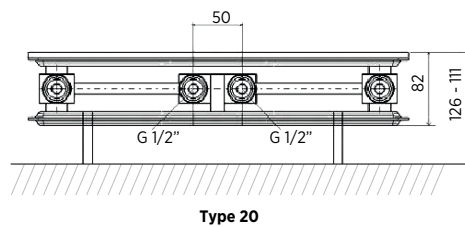

## Type 20 Vertical Panel

Cross-Section  
A-A

Cross-Section  
A-A

H	300	400	500	600	700	900
A	245	345	445	545	645	845

Unit 7, St Martins Business Centre  
St Martins Way, Bedford MK42 0LF, UK

**P** +44 207 164 6233