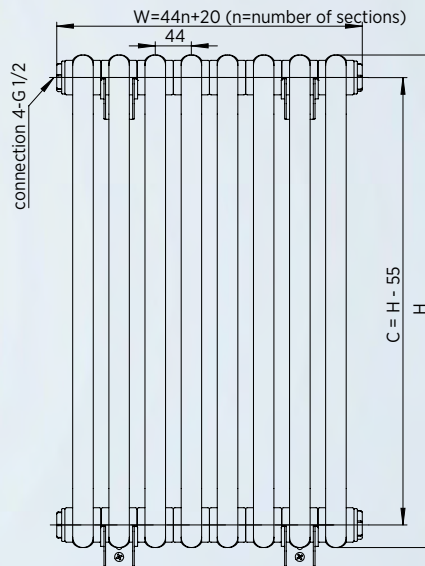

Technical Drawings

Tools required :
Ruler, pen, drill, screw driver, hammer.