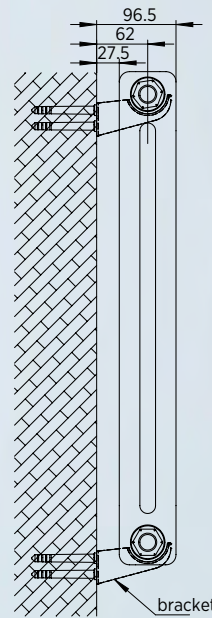

Technical Drawings

Tools required :
Ruler, pen, drill, screw driver, hammer.