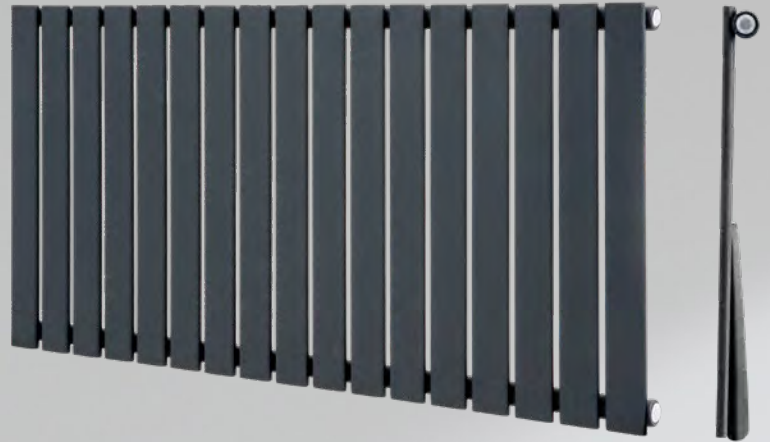

ATMOSPHERE

GEMINI

Product Code **Q28**

Flat Profile | Single | Horizontal | Anthracite

PRODUCT CODE	PRODUCT NAME	CODE DISCRIPTION	HEIGHT (mm)	WIDTH (mm)	C/C (mm)	W/C (mm)	WATT / DT:50	BTU / DT:50	BTU / DT:60	RRP (INC VAT)	COLOUR OPTION (*) (INC. VAT)
DRQ28600440HAS1	Gemini	Q28	600	440	440	50	275	938	1200	£322	£509
DRQ28600588HAS1	Gemini	Q28	600	588	588	50	339	1156	1480	£333	£520
DRQ28600810HAS1	Gemini	Q28	600	810	810	50	435	1483	1899	£345	£531
DRQ28600103HAS1	Gemini	Q28	600	1032	1032	50	532	1814	2322	£350	£537
DRQ28600125HAS1	Gemini	Q28	600	1254	1254	50	628	2141	2741	£417	£603
DRQ28600140HAS1	Gemini	Q28	600	1402	1402	50	693	2363	3025	£429	£616
DRQ28600155HAS1	Gemini	Q28	600	1550	1550	50	757	2581	3304	£463	£650

The Recommended Retail Price (RRP) are inclusive of VAT.
Pipe centres left to right = C/C + Valves
(*) See page 60-61 for colour options.