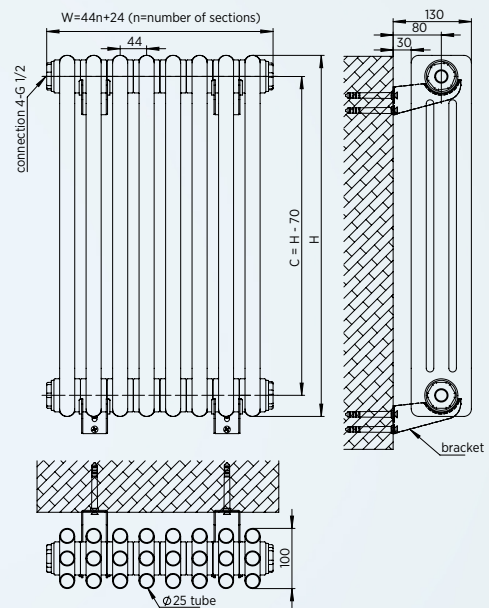

Tools required: Ruler, pen, drill, screw driver, hammer.

Price List & Measurements

PRODUCT CODE	CODE DISCRPTION	HEIGHT (mm)	WIDTH (mm)	SECTION	C/C (mm)	W/C (mm)	W/F (mm)	WATT / DT:50	BTU / DT:50	BTU / DT:60	COLOR OPTION** (INC VAT)	RRP (INC VAT)
DRMC44300112HW3	MC44 *	300	1122	25	1122	80	130	787	2694	3448	£860	£721
DRMC443001145HW3	MC44	300	1145	25	1145	80	130	805	2745	3514	£880	£741
DRMC44300134HW3	MC44 *	300	1342	30	1342	80	130	933	3192	4085	£952	£811
DRMC443001370HW3	MC44	300	1370	30	1370	80	130	955	3257	4168	£978	£836
DRMC44300144H77	MC44 *	300	1440	32	1440	80	130	1011	3458	4426	£1.005	£862
DRMC44300156HW3	MC44 *	300	1562	35	1562	80	130	1089	3717	4758	£1.188	£1.041
DRMC443001595HW3	MC44	300	1595	35	1595	80	130	1101	3765	4819	£1.289	£1.069
DRMC44400425HW3	MC44	400	425	9	425	80	130	386	1316	1685	£437	£309
DRMC44400605HW3	MC44	400	605	13	605	80	130	546	1869	2392	£552	£421
DRMC44400740HW3	MC44	400	740	16	740	80	130	669	2281	2920	£652	£518
DRMC44400875HW3	MC44	400	875	19	875	80	130	788	2697	3453	£752	£615
DRMC444001010HW3	MC44	400	1010	22	1010	80	130	911	3110	3981	£851	£712
DRMC44400112HW3	MC44 *	400	1122	25	1122	80	130	1010	3454	4422	£949	£808
DRMC444001145HW3	MC44	400	1145	25	1145	80	130	1033	3526	4513	£965	£824
DRMC44400134HW3	MC44 *	400	1342	30	1342	80	130	1207	4130	5286	£1.225	£960